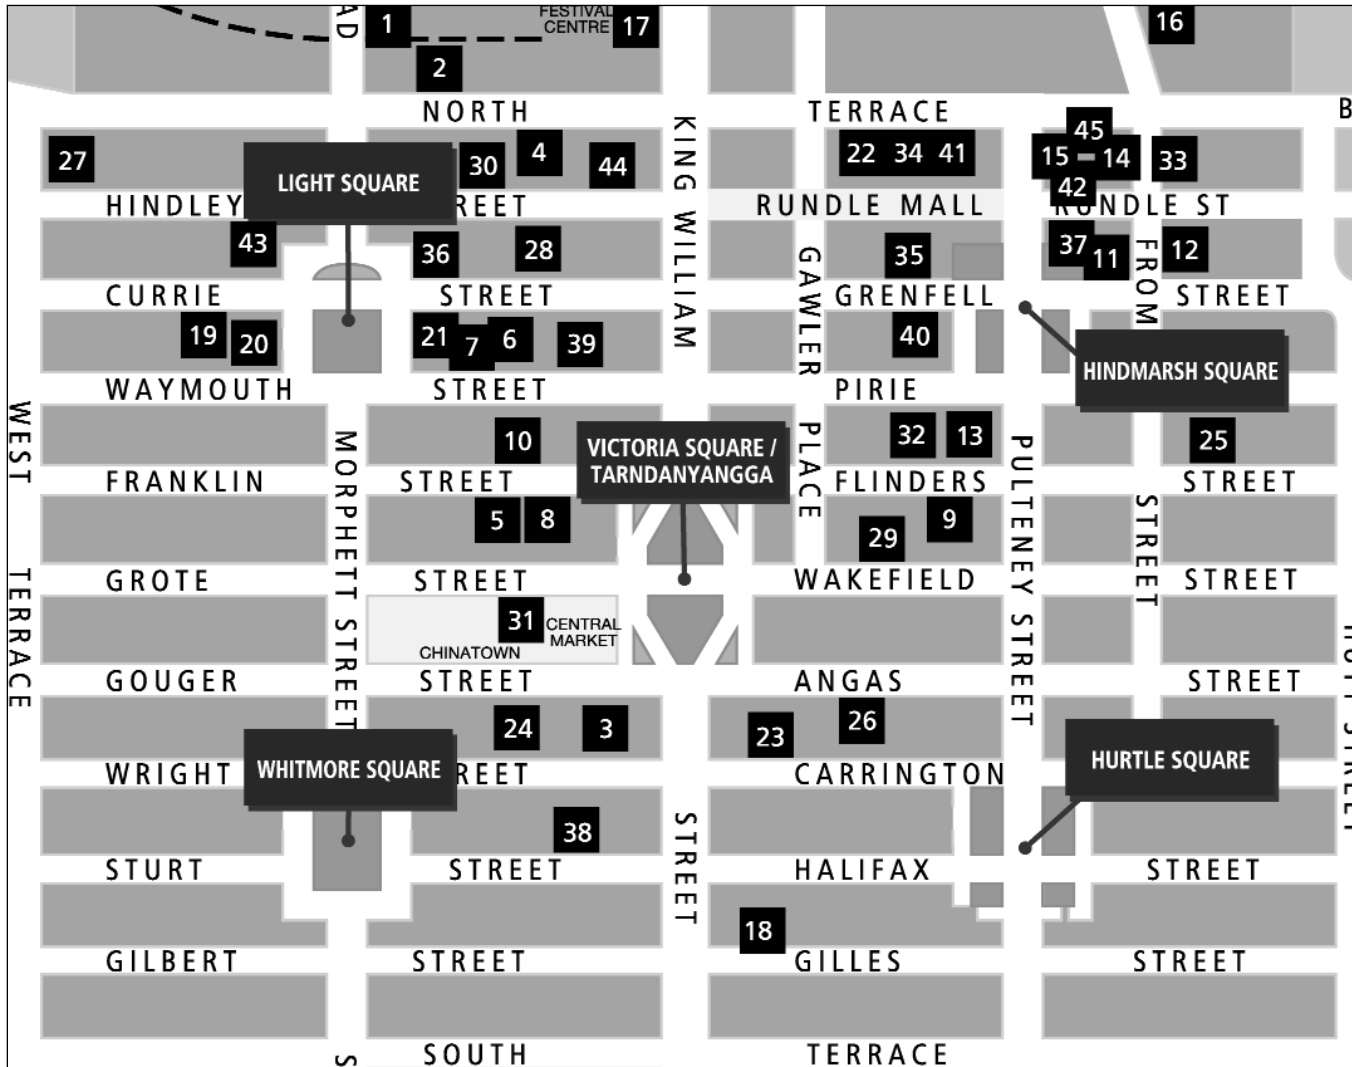

GUIDE TO PARKING STATIONS IN THE CITY

= Open 24 hours

ADELAIDE CONVENTION CENTRE PARKING

1. **Riverbank Car Park** Festival Drive Telephone **8210 6738**
2. **Exhibition Car Park** North Terrace Telephone **8210 6739**

MILL STREET AUTO PARK

1. 21 - 31 Mill St (off Wright Street) Telephone **8211 6733**

CARE PARKS

1. **Blythe Street Car Park** 12 Blyth Street Telephone **8231 5994**
2. **Franklin Street Car Park** 81 Franklin Street
3. **Henry Waymouth Car Park** 100 Waymouth Street Telephone **8231 2242**
4. **Little Waymouth Car Park** 102 Waymouth Street
5. **Pitt Street Car Park** Cnr Pitt & Franklin Streets Telephone **8231 5077**
6. **Roper Street Car Park** 15 Roper Street Telephone **8359 2202**
7. **Young Street Car Park** 16 Young Street

EZIPARK PTY LTD

1. **Bent Street Car Park** 21 - 39 Bent Street Telephone **8223 4188**
2. **East End Car Park** 8 Union Street
3. **Flinders Street Car Park** 80 Flinders Street
4. **Frome Street Car Park** 15 Frome Street Telephone **8359 3305**
5. **Pulteney Street Car Park** 10 Pulteney Street Telephone **8359 3355**
6. **RAH Car Park** Frome Road Telephone **8359 2964**

FESTIVAL CENTRE CAR PARK

1. **Festival Centre** King William Road Telephone **8216 8764**
2. **Gilles Street Car Park** 12 Gilles Street Telephone **8221 6733**

LIGHT CENTRE CAR PARK

1. General Enquiries for all Car Parks Telephone **8212 1566**
1. 149 Currie Street
  2. 53 Light Square
  3. 20 Playhouse Lane

MYER CENTRE CAR PARK

1. Stephen Place (Off North Tce) Telephone **8410 1142**