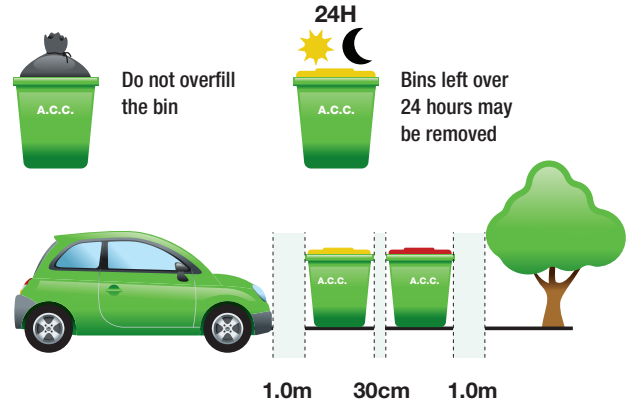

Free Household Chemical Disposal Day October 2012

- Dispose of your unwanted chemicals by dropping them off at this convenient drive-thru service.

Big or small recycle bin. What is your preference?

Adelaide City Council has introduced a new 140ltr recycle bin for City residents who find the current 240ltr bin not suitable for their home needs. The new bins aimed at city living lifestyle are more convenient for residents with small courtyards or less recycling requirements.

To order a smaller 140ltr bin to replace your current 240ltr one or for more information contact Adelaide City Council on 8203 7203 or for 'live chat' visit adelaidecitycouncil.com

The Green Waste Centre

- Open Mon-Fri 7.30am-3pm and Sat 10am-3.45pm (closed every second Monday)
- Located on War Memorial Drive opposite the Zoo
- Ratepayers get to dispose 4 free trailer loads of green waste each year and 50% discount on mulch purchases
- Improve your garden with quality mulch and compost purchased from the centre.

What can be recycled?

Steel cans & aluminium

Paper & liquid paper board

Plastic & glass (any item that holds its shape)

Not suitable for recycling

Mirrors, ceramics & window glass
Have different melting temperatures to normal glass

Soft plastic (Plastic Bags, Cling Wrap), Foam & Clothes
Not recyclable with kerbside collections

Presenting your bin for collection

For missed or damaged bins during the collection process please contact SOLO on:
WASTE COLLECTION HOTLINE 8295 5077 or email: adelaideops@solo.com.au